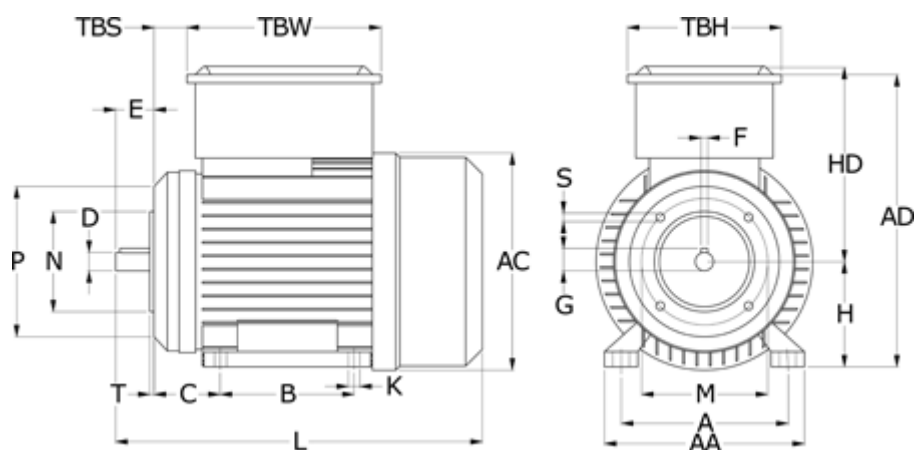

# Data Sheet

Article number: 25025466109

Description: Kleedrive MY711-4 0.25kw 1400 rpm  
1x230V 50HZ IP55 B34

## Measures

|          |          |             |
|----------|----------|-------------|
| A = 112  | F = 5    | P = 105     |
| AA = 132 | G = 11   | S = M6      |
| AC = 147 | H = 71   | T = 2.5     |
| AD = 196 | HD = 125 | TBH = 92    |
| B = 90   | K = 7x10 | TBS = 25.75 |
| C = 45   | L = 241  | TBW = 116   |
| D = 14   | M = 85   |             |
| E = 30   | N = 70   |             |